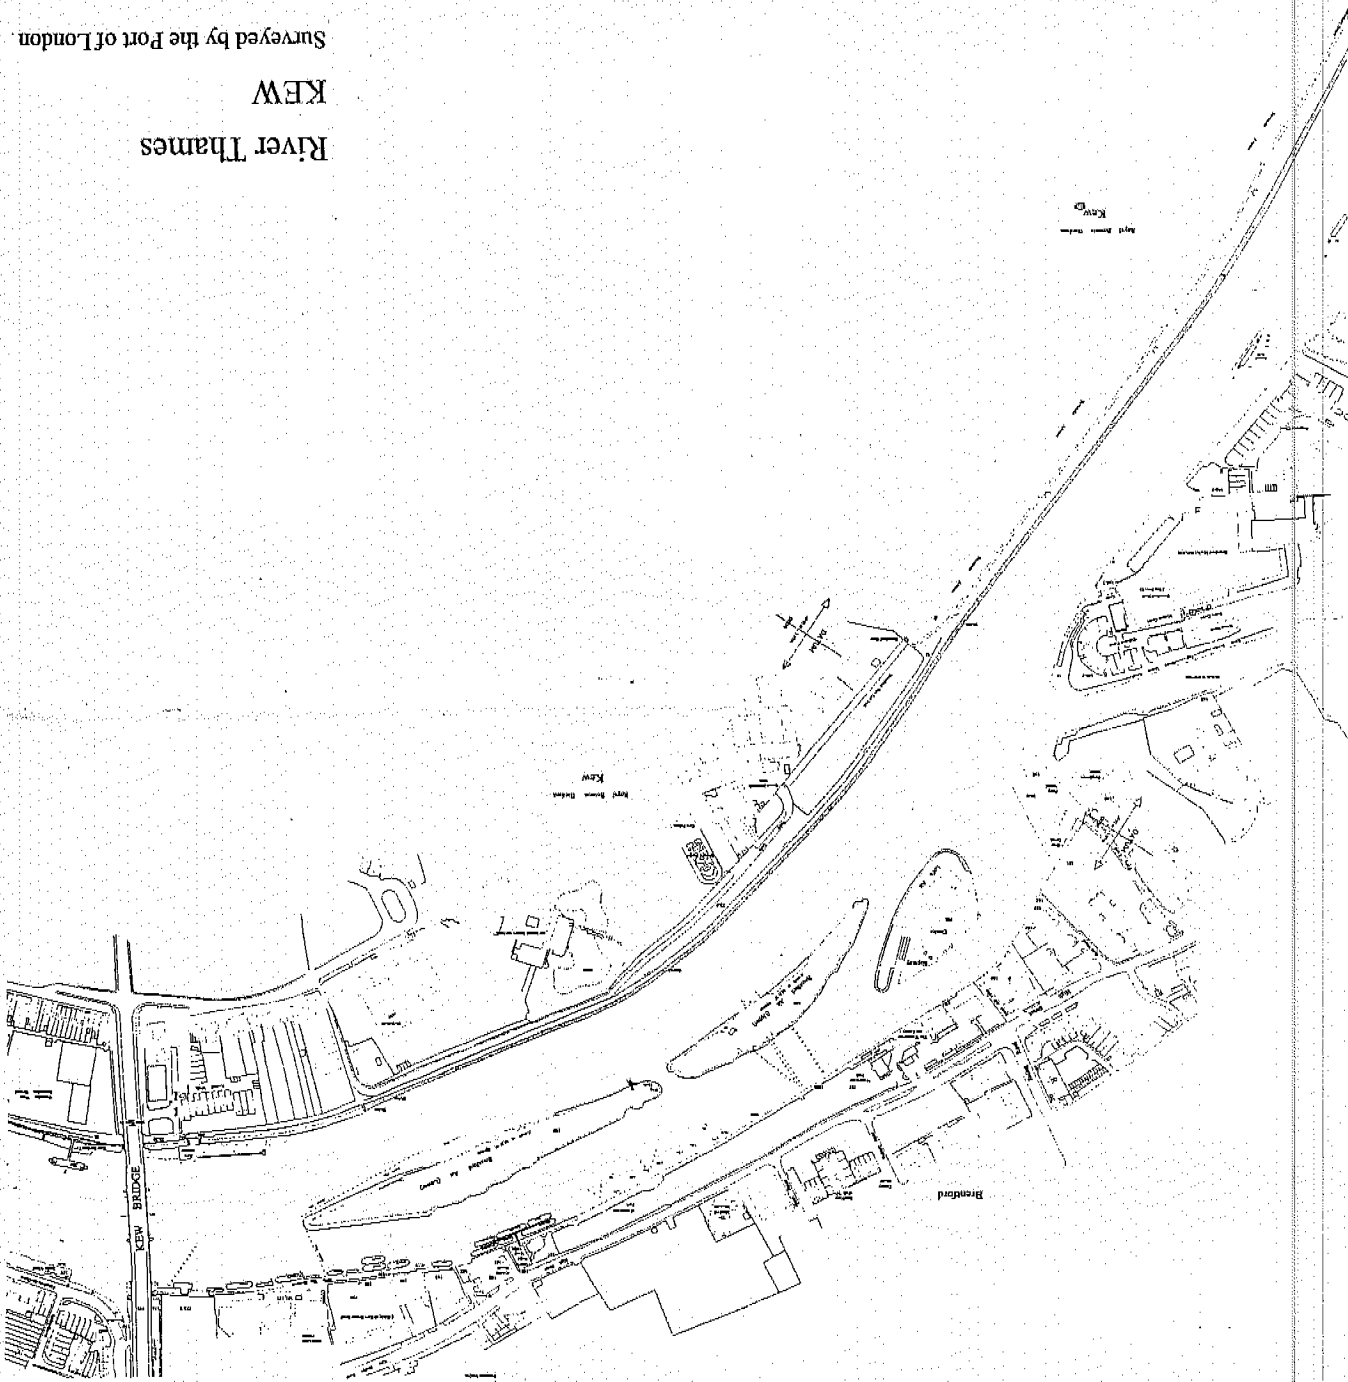

# KEW

Scale 1:5000

Surveyed by the Port of London

River Thames  
KEW

PORT OF LONDON  
AUTHORITY